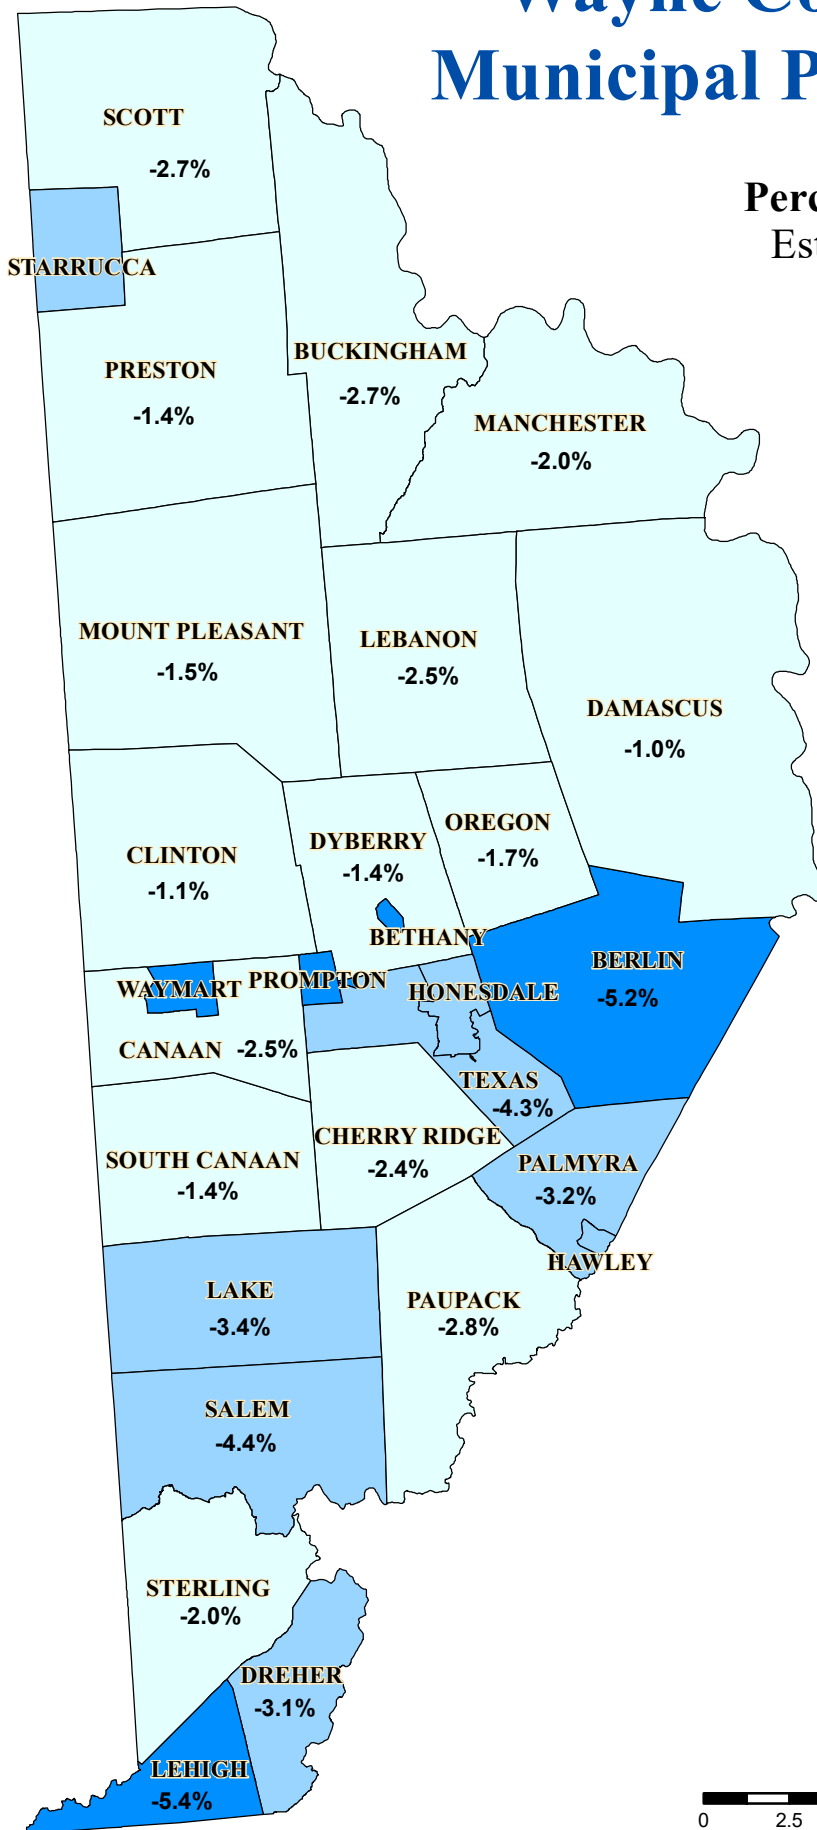

Wayne County Estimated Municipal Population Change

Percent Change from 2010 Census
Estimate Base to 2020 Estimates

Boroughs	
Bethany	-6.7%
Hawley	-4.5%
Honesdale	-4.8%
Prompton	-6.0%
Starrucca	-4.6%
Waymart	-5.7%

Percent Change	
	-1.0 to -2.9 %
	-3.0 to -4.9 %
	-5.0 to -6.9 %

Data Source:
U.S. Census Bureau
June 2021

Prepared by the
Wayne County Planning/GIS
Department
June 2021