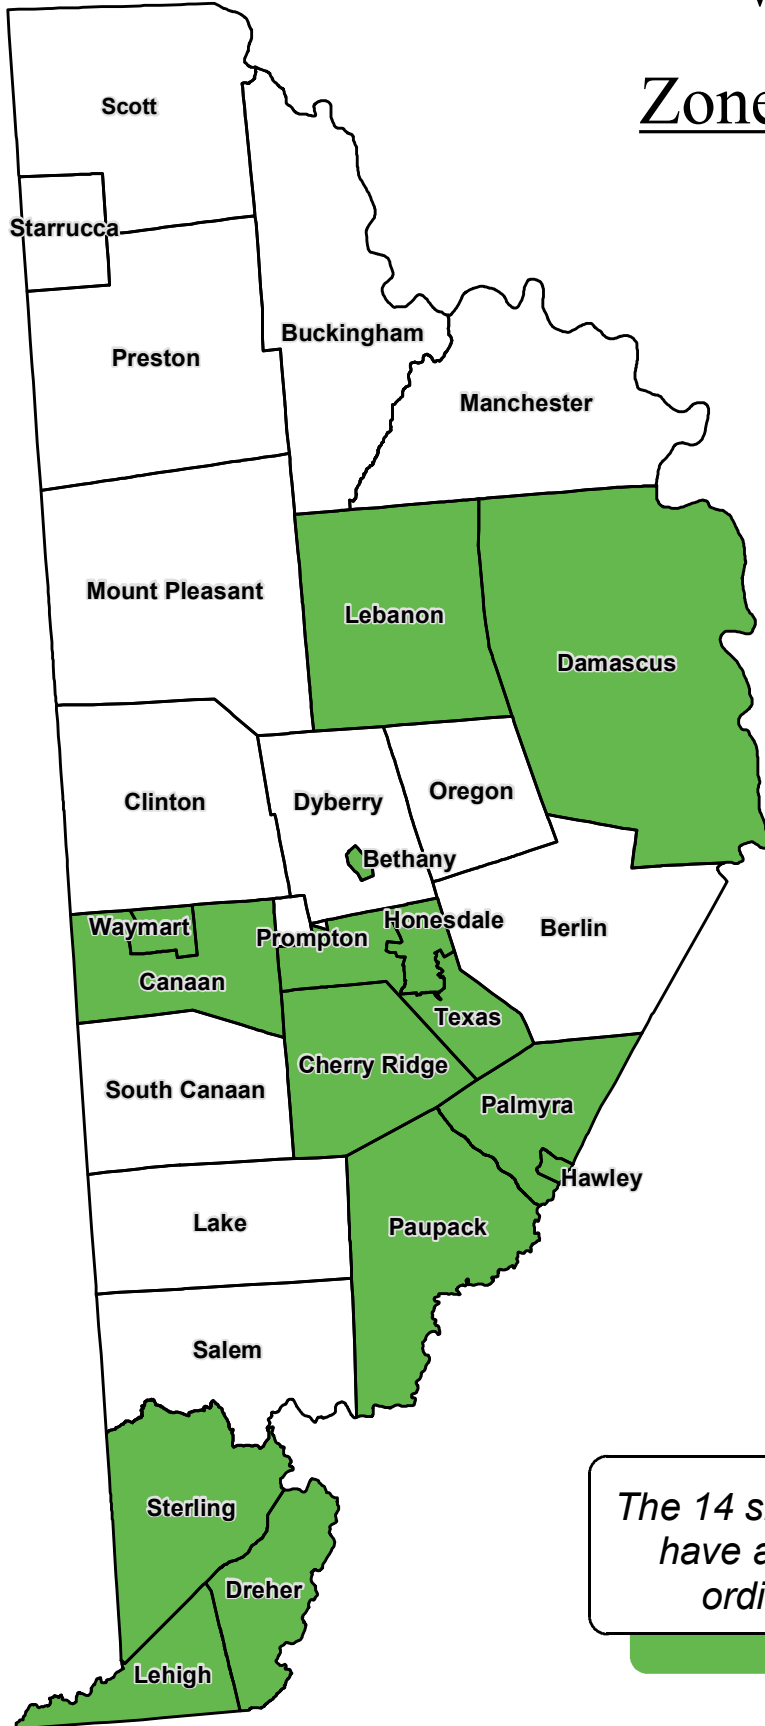

# Wayne County

## Zoned Municipalities

*As of December 31, 2020*

### Year of Most Current Adoption / Amendment

- Bethany Borough - 2005
- Canaan Township - 2016
- Cherry Ridge Township - 2020
- Damascus Township - 2017
- Dreher Township - 2015
- Hawley Borough - 2013
- Honesdale Borough - 2019
- Lebanon Township - 2016
- Lehigh Township - 2015
- Palmyra Township - 2019
- Paupack Township - 2020
- Sterling Township - 2017
- Texas Township - 2013
- Waymart Borough - 2013

*The 14 shaded municipalities have an adopted zoning ordinance in effect.*