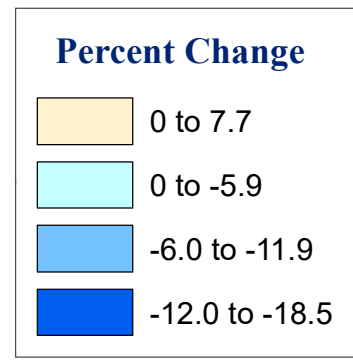

Wayne County Municipal Population Change

Percent Change from
2020 vs. 2010

Boroughs	
Bethany	-2.0%
Hawley	1.5%
Honesdale	-0.5%
Prompton	-5.2%
Starrucca	-2.3%
Waymart	-3.3%

Data Source:
U.S. Census Bureau
August 2021