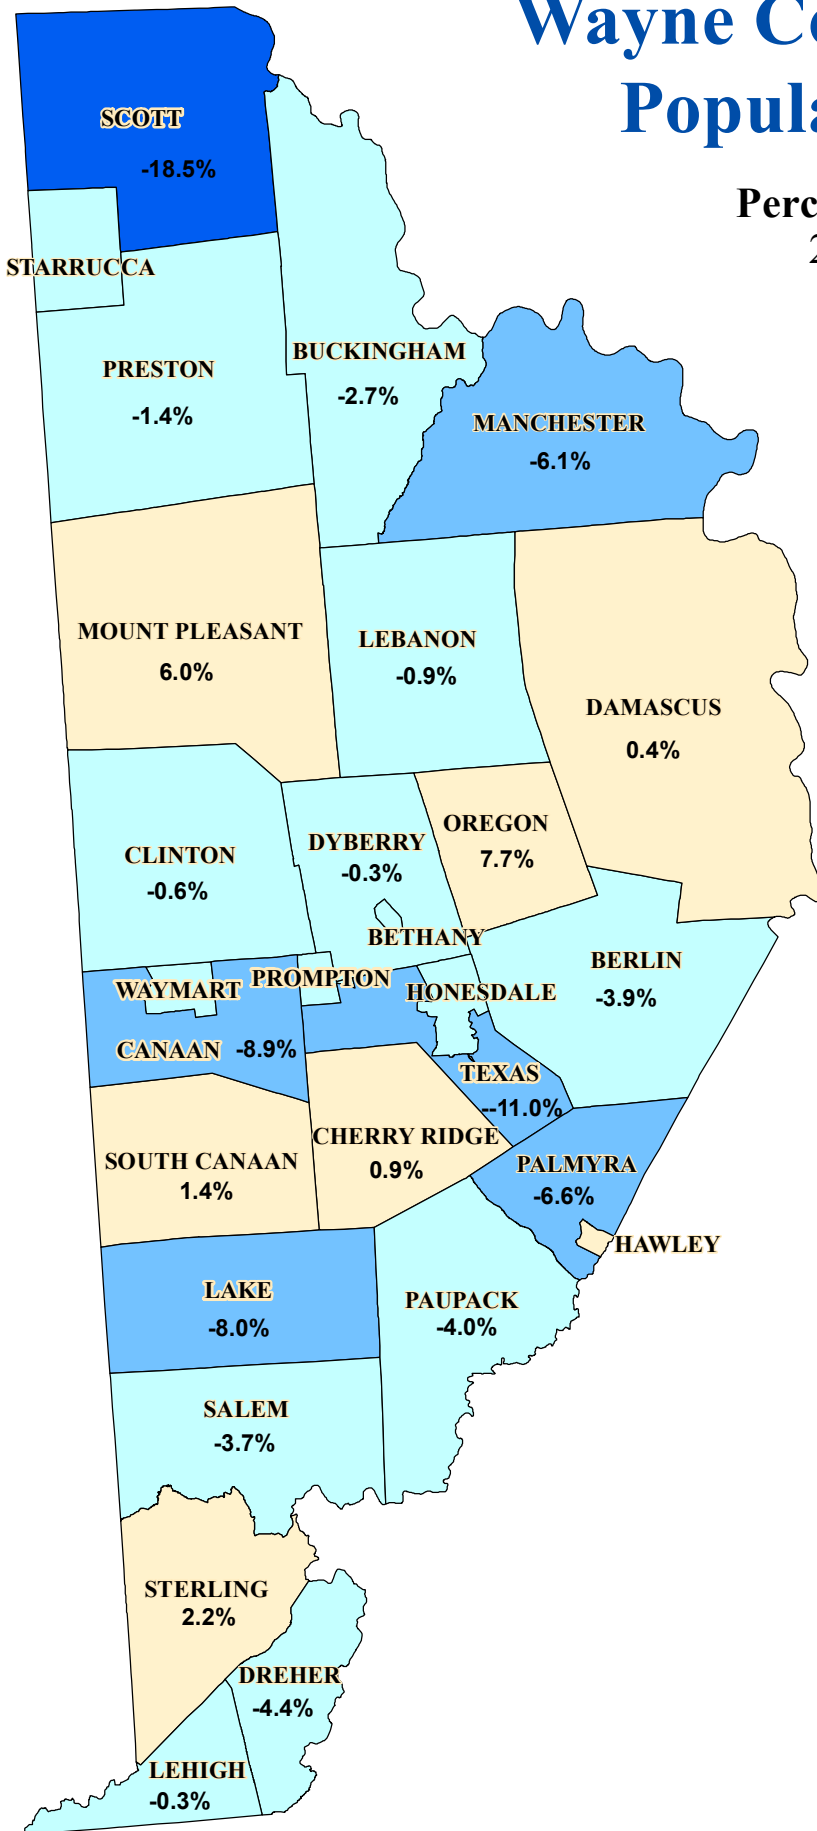

Wayne County Municipal Population Change

Percent Change from
2020 vs. 2010

Boroughs	
Bethany	-2.0%
Hawley	1.5%
Honesdale	-0.5%
Prompton	-5.2%
Starrucca	-2.3%
Waymart	-3.3%

Data Source:
U.S. Census Bureau
August 2021

Prepared by the
Wayne County Planning/GIS
Department
February 2022